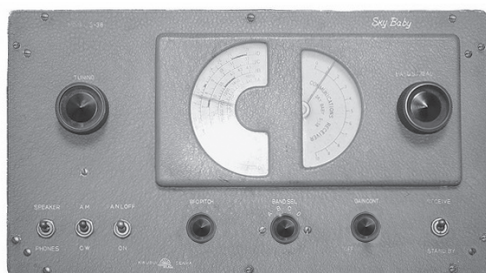

S38 *Sky Baby*

General Coverage Communications Receiver

Single Conversion Super Tubes

Japan 1953-1954

¥13,900 New

Features:

Ranges: .55-1.6, 3.5-7.5, 7-15 and 15-30 MHz. AM/CW. ¼" Head. Jack, ANL, Speaker, Bandsread 0-10, Dial Lamp, Standby, External Antenna terminals.

Comments:

This model is similar to the Kasuga Radio (Trio-Kenwood) 9R-4J. Three small knobs shown are not original.